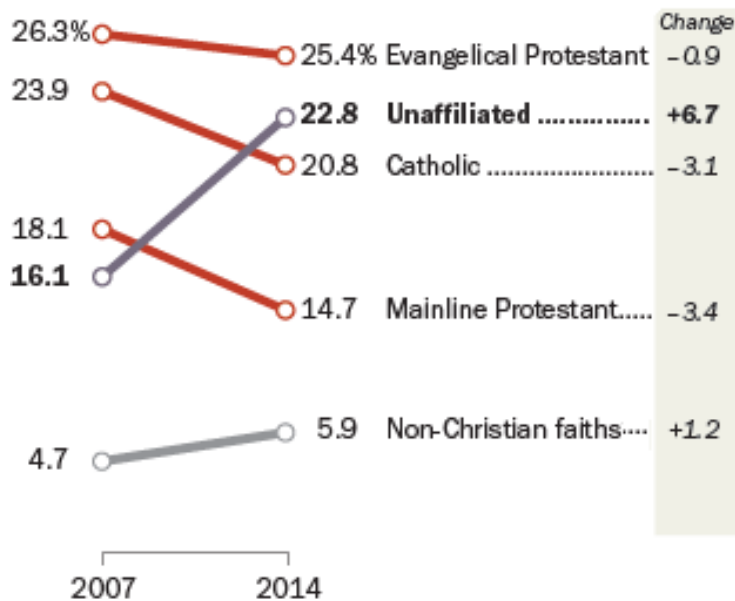

We're Not in Kansas Anymore: Rise of the Nones
Wylie United Methodist Church
Pastor Jeff Hatcher – September 13, 2015

[2 Chron 7:14](#)

If my people, who are called by my name, will humble themselves and pray and seek my face and turn from their wicked ways, then will I hear from heaven and will forgive their sin and will heal their land.

Changing U.S. Religious Landscape

Between 2007 and 2014, the Christian share of the population fell from 78.4% to 70.6%

Source: 2014 Religious Landscape Study

PEW RESEARCH CENTER

We're in trouble because...

1. **UNFAITHFULNESS OF HIS BRIDE**
If my people...

We're in trouble because...

2. **PRIDE**
If my people... will humble themselves...

We're in trouble because...

3. **SELF-CENTEREDNESS**
If my people...pray and seek my face...